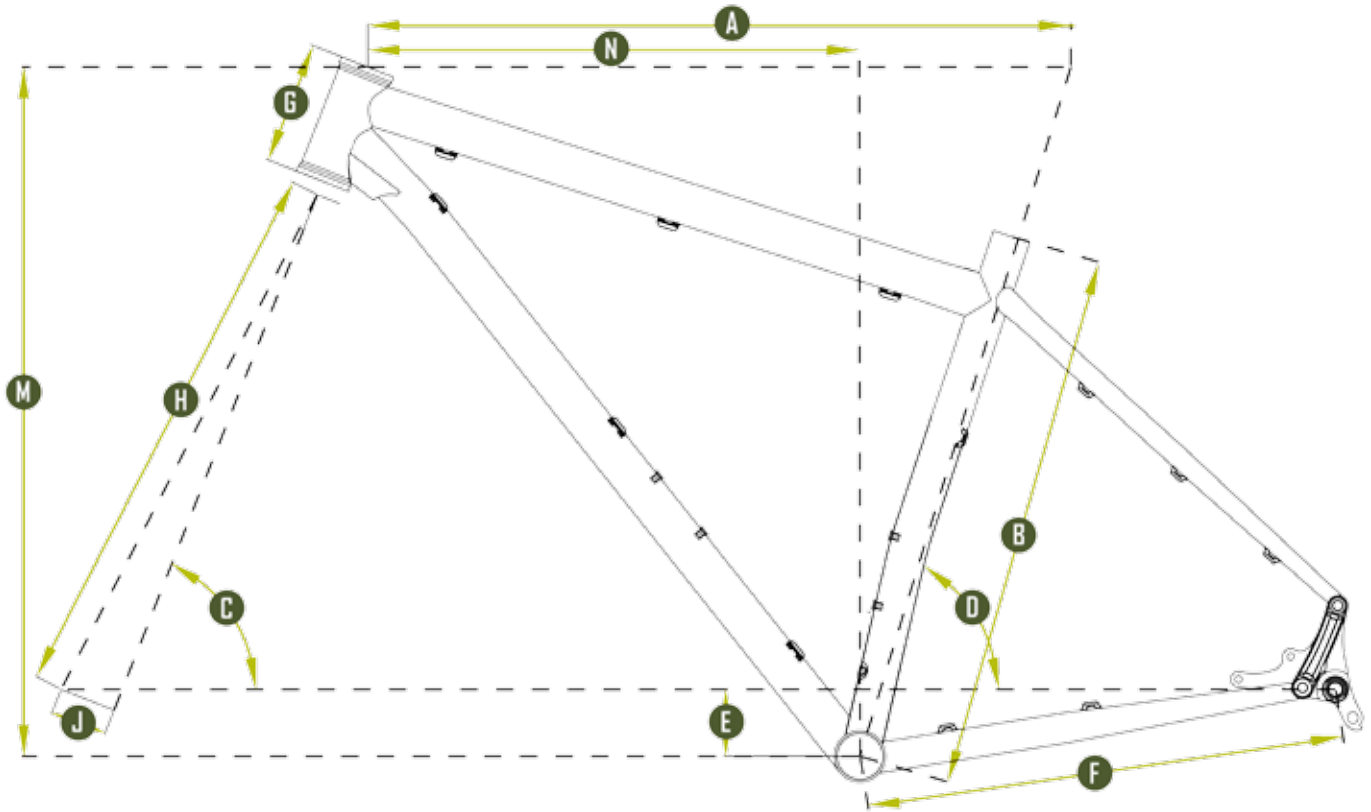

LORAX GEOMETRY

Size	49	52	54	56	58	61
A. Toptube Effective	505mm	525mm	545mm	565mm	585mm	605mm
B. Seat Tube Length	400mm	460mm	480mm	530mm	560mm	590mm
C. Headtube Angle	70mm	71mm	72mm	72mm	72mm	72mm
D. Effective Seat Tube Angle	75°	74°	73°	73°	72°	72°
E. BB Drop	75mm	75mm	75mm	75mm	75mm	75mm
F. Chainstay Length	440mm	440mm	440mm	440mm	440mm	440mm
G. Headtube Length	100mm	125mm	150mm	175mm	200mm	220mm
H. Fork Length	400mm	400mm	400mm	400mm	400mm	400mm
J. Fork Offset	50mm	50mm	50mm	50mm	50mm	50mm
K. Wheelbase	1016mm	1018mm	1018mm	1038mm	1046mm	1066mm
M. Stack	537mm	564.4mm	592mm	615.8mm	639.5mm	658.6mm
N. Reach	361mm	363.1mm	364mm	376.7mm	377.2mm	391mm