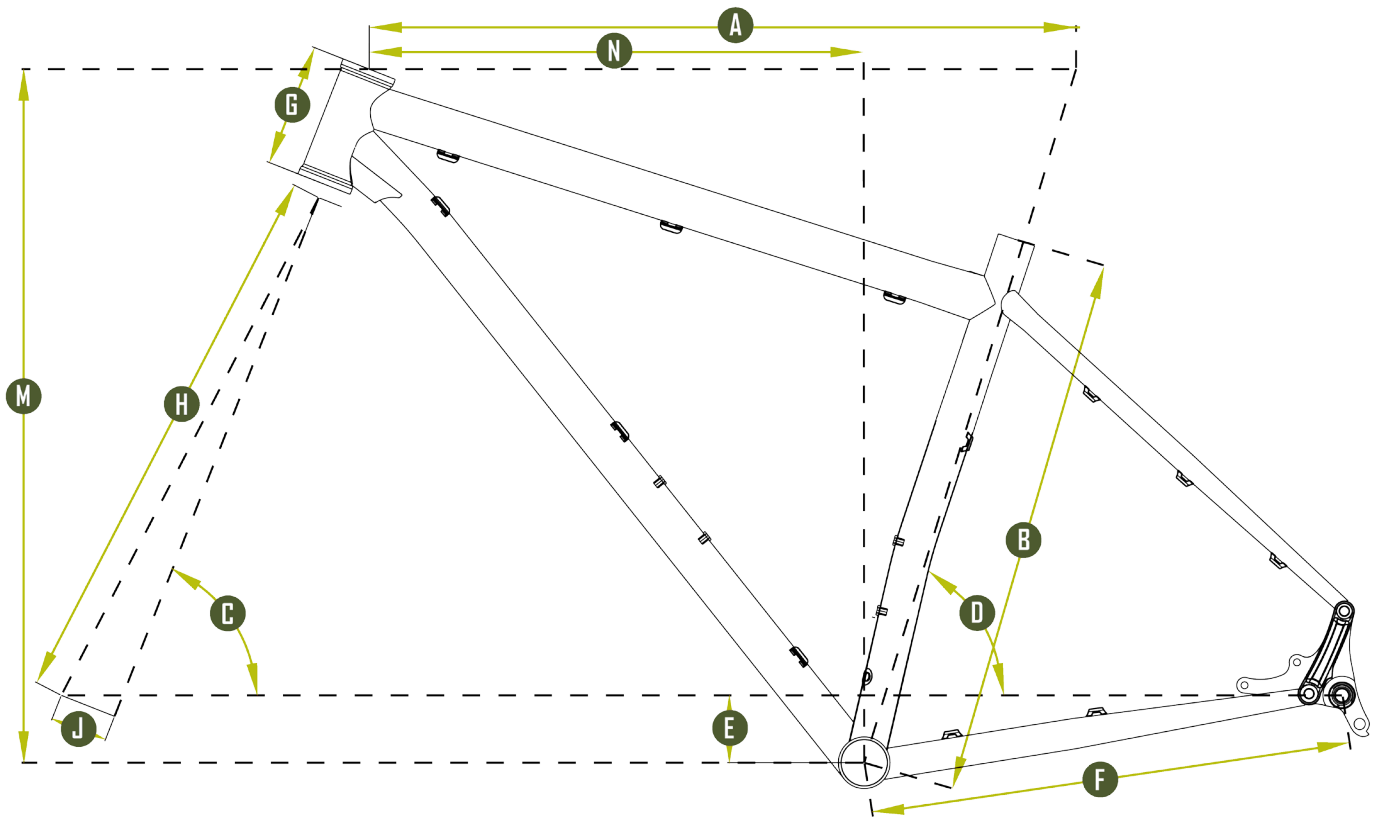

# GOMETRY

| Size                         | Small        | Medium        | Large         | X-Large     |
|------------------------------|--------------|---------------|---------------|-------------|
| Recommended Rider Height     | 5'3" to 5'7" | 5'7" to 5'11" | 5'10" to 6'2" | 6'1" and up |
| A. Toptube Effective         | 590mm        | 610mm         | 630mm         | 650mm       |
| B. Seat Tube Length          | 380mm        | 435mm         | 485mm         | 530mm       |
| C. Headtube Angle            | 68.5°        | 68.5°         | 68.5°         | 68.5°       |
| D. Effective Seat Tube Angle | 73°          | 73°           | 73°           | 73°         |
| E. BB Drop                   | 60.00mm      | 60.00mm       | 60.00mm       | 60.00mm     |
| F. Chainstay Length          | 430mm        | 430mm         | 430mm         | 430mm       |
| G. Headtube Length           | 100mm        | 110mm         | 110mm         | 120mm       |
| H. Fork Length               | 500mm        | 500mm         | 500mm         | 500mm       |
| J. Fork Offset               | 51mm         | 51mm          | 51mm          | 51mm        |
| K. Wheelbase                 | 1100.6       | 1121.4        | 1141mm        | 1162mm      |
| M. Stack                     | 608.3mm      | 617.6mm       | 617.6mm       | 626.9mm     |
| N. Reach                     | 404mm        | 421.2mm       | 441.2mm       | 458.3mm     |