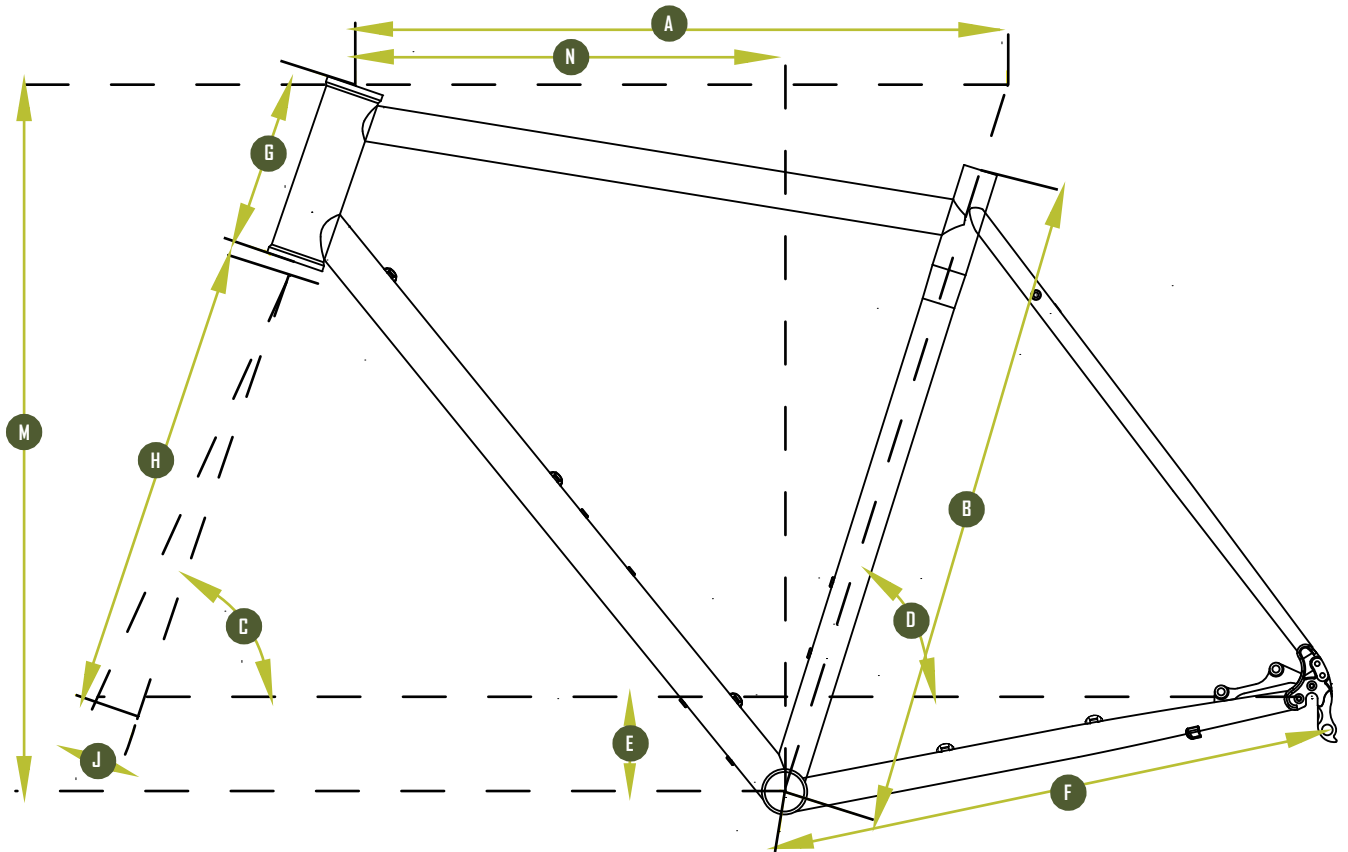

# GOMETRY

Size	49	52	54	56	58	60	62
Recommended Rider Height	5'0" to 5'5"	5'3" to 5'7"	5'7" to 5'11"	5'10" to 6'1"	6'0" to 6'3"	6'2" and up	6'4" and up
A. Toptube Effective	505mm	520mm	540mm	560mm	580mm	600mm	620mm
B. Seat Tube Length	490mm	520mm	540mm	560mm	580mm	600mm	620mm
C. Headtube Angle	70°	71°	71°	71°	71°	71°	71°
D. Effective Seat Tube Angle	73.5°	73°	72.5°	72.5°	72°	72°	72°
E. BB Drop	80.00mm	80.00mm	80.00mm	80.00mm	80.00mm	80.00mm	80.00mm
F. Chainstay Length	460mm	460mm	460mm	460mm	460mm	460mm	460mm
G. Headtube Length	100mm	120mm	140mm	160mm	180mm	200mm	220mm
H. Fork Length	410mm	410mm	410mm	410mm	410mm	410mm	410mm
J. Fork Offset	47mm	47mm	47mm	47mm	47mm	47mm	47mm
M. Stack	546mm	568.7mm	587.6mm	606.5mm	625.4mm	644.3mm	663.2mm
N. Reach	353.6mm	356.9mm	354.7mm	368.8mm	376.8mm	390.7mm	404.5mm