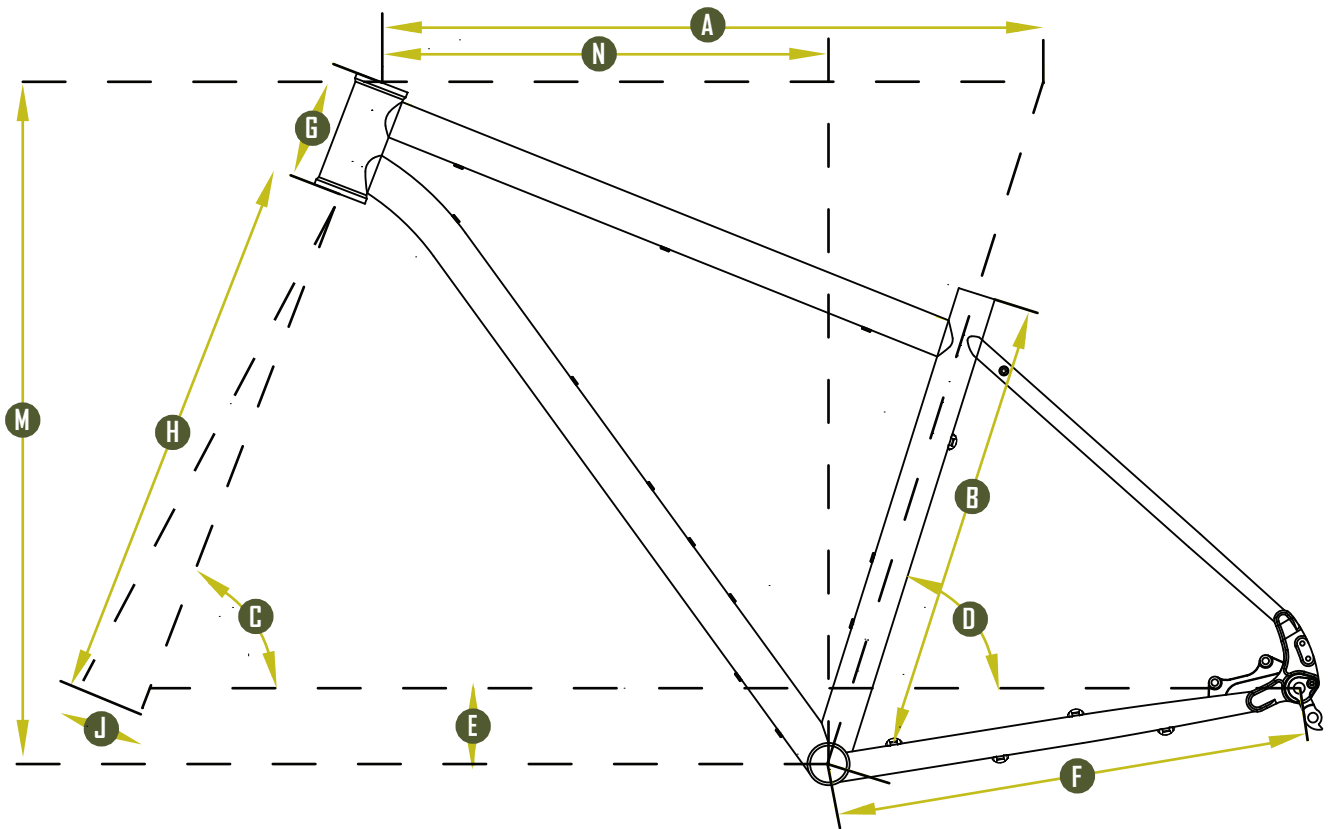

DROPBAR GEOMETRY

Size	X-Small	Small	Medium	Large	X-Large
Recommended Rider Height	4'11" to 5'4"	5'3" to 5'7"	5'7" to 5'11"	5'10" to 6'2"	6'1" and up
A. Toptube Effective	520mm	550mm	565mm	580mm	605mm
B. Seat Tube Length	385mm	405mm	455mm	505mm	560mm
C. Headtube Angle	69°	69°	69°	69°	69°
D. Effective Seat Tube Angle	73°	73°	72.5°	72.5°	72.5°
E. BB Drop	70.00mm	70.00mm	70.00mm	70.00mm	70.00mm
F. Chainstay Length	440mm	440mm	440mm	440mm	440mm
G. Headtube Length	100mm	100mm	120mm	140mm	160mm
H. Fork Length	495mm	495mm	495mm	495mm	495mm
J. Fork Offset	51mm	51mm	51mm	51mm	51mm
M. Stack	623.9mm	626.1mm	647.2mm	666.1mm	685mm
N. Reach	347mm	370.5mm	367.1mm	376.4mm	395.6mm